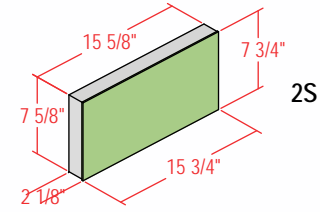

2" SPECTRA-GLAZE SHAPES

Stretchers and Jambs