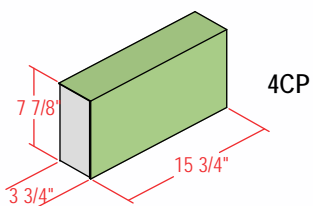

4" SPECTRA-GLAZE SHAPES

Stretchers and Jambs

Coves

Caps