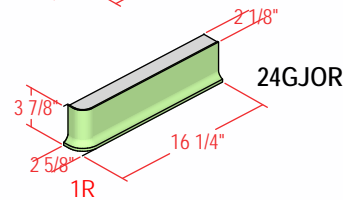

4" High Coves (Available in 5" and 6" heights as well)