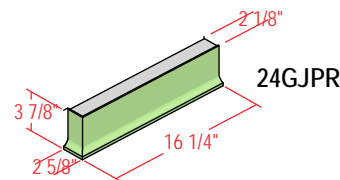

4" High Coves (Available in 5" and 6" heights as well)