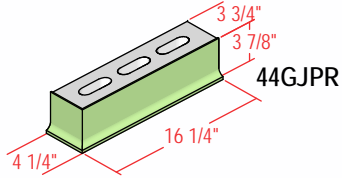

# 4" SPECTRA-GLAZE SHAPES

4" High Coves  
(Available in 5" and 6" as well)