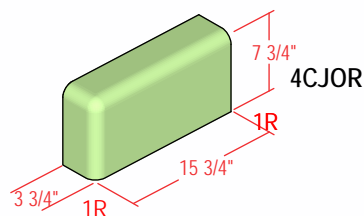

4" SPECTRA-GLAZE SHAPES

Stretchers and Jambs

Coves

Caps