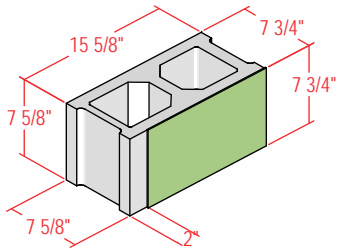

8" SPECTRA-GLAZE SHAPES

Stretchers and Jamb

8S

8ST

8X

8JP

8JPX

8JO

8JOX

Coves

8G

8GDR

Lintels/Bond Beams

8U

8UC

8VU