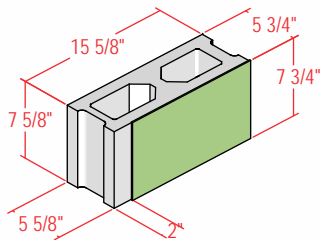

6" SPECTRA-GLAZE SHAPES

Stretchers and Jamb

6S

6ST

6X

6JP

6JPX

6JO

6JOX

Coves

6G

6GDR

Lintels/Bond Beams

6U

6UC

6VU