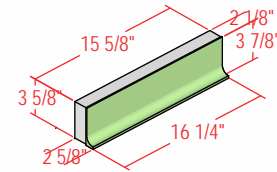

4" High Coves (Available in 5" and 6" heights as well)