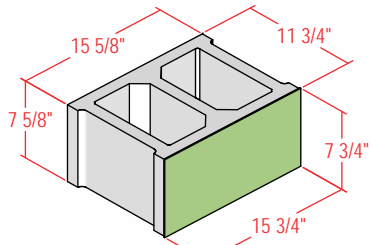

12" SPECTRA-GLAZE SHAPES

Stretchers and Jamb

12S