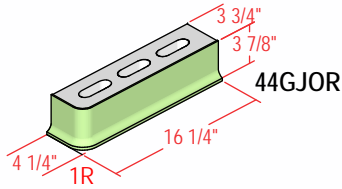

# 4" SPECTRA-GLAZE SHAPES

4" High Coves  
(Available in 5" and 6" as well)