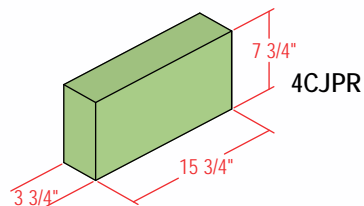

4" SPECTRA-GLAZE SHAPES

Stretchers and Jambs

Coves

Caps