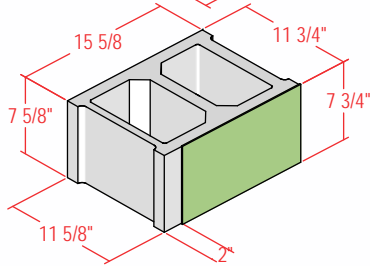

12" SPECTRA-GLAZE SHAPES

Stretchers and Jamb

12S

12ST

12X

Coves

12G

12GDR

Lintels/Bond Beams

12U

12UC

12VU