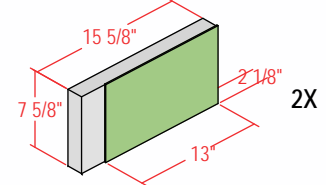

2" SPECTRA-GLAZE SHAPES

Stretchers and Jambs