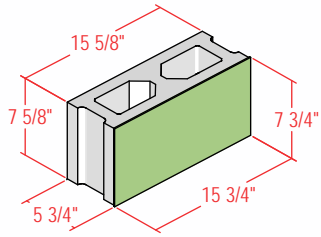

6" SPECTRA-GLAZE SHAPES

Stretchers and Jamb

6S