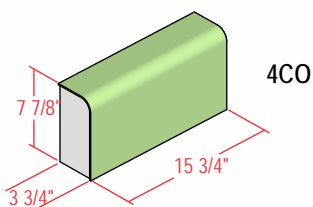

4" SPECTRA-GLAZE SHAPES

Stretchers and Jambs

Coves

Caps