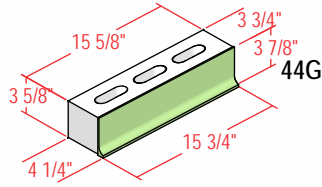

# 4" SPECTRA-GLAZE SHAPES

4" High Coves  
(Available in 5" and 6" as well)