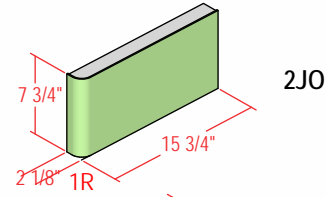

2" SPECTRA-GLAZE SHAPES

Stretchers and Jambs